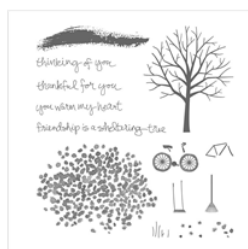

Supply List

Sharon Swafford

256-338-0905

anmeron@charter.net

<http://meemeescreations.blogspot.com>

[Sheltering Tree
Photopolymer
Stamp Set -
137163](#)

Price: \$25.00

[Garden In Bloom
Photopolymer
Stamp Set -
139433](#)