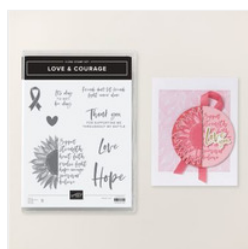

Supply List

Place Order
brrenwick@charter.net

[Love & Courage Cling Stamp Set \(English\) - 165935](#)

Price: \$25.00

[Sunflower 3D Embossing Folder - 166145](#)

Price: \$12.00

[Strawberry Slush 8-1/2" X 11" Cardstock - 165625](#)

Price: \$14.00

[Bubble Bath 8-1/2" X 11" Cardstock - 161718](#)

Price: \$14.00

[Basic White 8-1/2" X 11" Cardstock - 166780](#)

Price: \$14.00

[Strawberry Slush Classic Stampin' Pad - 165286](#)

Price: \$11.00

[Bubble Bath Classic Stampin' Pad - 161664](#)

Price: \$11.00

[Strawberry Slush 3/8" \(1 Cm\) Faux Linen Ribbon - 165274](#)

Price: \$8.00

[Pack Your Bags Twine Three-Pack - 165582](#)

Price: \$7.00

[Strawberry Slush & Pretty In Pink Gems - 165615](#)