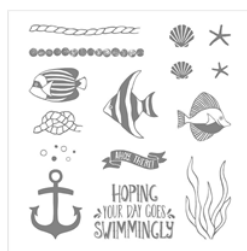

Supply List

Tina Rappe
6082899271

tinarappe@gmail.com
www.stampinstudio.com

[Seaside Shore
Clear-Mount
Stamp Set -
141625](#)

Price: \$21.00

[Seaside Shore
Wood-Mount
Stamp Set -
141622](#)

Price: \$29.00

[By The Shore
Designer Series
Paper - 141640](#)

Price: \$11.00

[Whisper White 8-
1/2" X 11" Thick
Cardstock -
140272](#)

Price: \$8.25

[Real Red 8-1/2" X
11" Cardstock -
102482](#)

Price: \$14.00

[Dapper Denim
Classic Stampin'
Pad - 141394](#)

Price: \$6.50