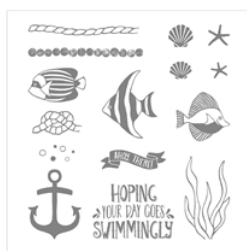

Supply List

Tina Rappe
6082899271

tinarappe@gmail.com
www.stampinstudio.com

[Seaside Shore
Clear-Mount
Stamp Set -
141625](#)

Price: \$21.00

[Seaside Shore
Wood-Mount
Stamp Set -
141622](#)

Price: \$29.00

[By The Shore
Designer Series
Paper - 141640](#)

Price: \$11.00

[Whisper White 8-
1/2" X 11" Thick
Cardstock -
140272](#)

Price: \$8.25

[Real Red 8-1/2" X
11" Cardstock -
102482](#)

Price: \$14.00

[Dapper Denim
Classic Stampin'
Pad - 141394](#)

Price: \$6.50