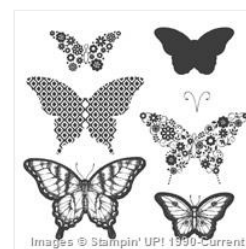

Price: \$6.00

[Whisper White Note Cards & Envelopes - 131527](#)

Price: \$7.00

[English Garden Designer Series Paper - 138440](#)

Price: \$11.00

[Papillon Potpourri Clear-Mount Stamp Set - 123759](#)

Price: \$15.00