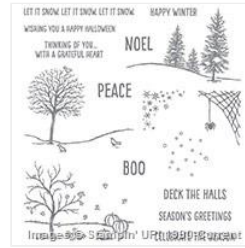

Supply List

Place Order

stampinwonderland169@gmail.com

[Festive Fireplace
Photopolymer
Bundle - 140860](#)

Price: \$39.00

[Hearth & Home
Thinlits Dies -
139666](#)

Price: \$20.00

[Christmas
Greetings Thinlits
Dies - 139659](#)

Price: \$17.00

[Happy Scenes
Photopolymer
Stamp Set -
139821](#)

Price: \$21.00

[Holly Jolly
Greetings Clear-
Mount Stamp Set -
139882](#)

Price: \$20.00

[Basic Black 8-1/2"
X 11" Cardstock -
121045](#)

Price: \$14.00