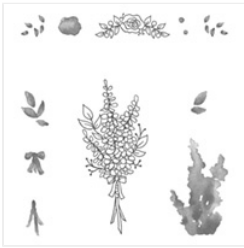

Supply List

Elly Rijnvis

0031610341500

ellyrijnvissu@gmail.com

<https://www.ellycreatecardsgiftsandmore.nl>

[Lots Of Lavender
Photopolymer
Stamp Set -
147194](#)

[Heartfelt Blooms
Clear-Mount
Stamp Set -
147202](#)