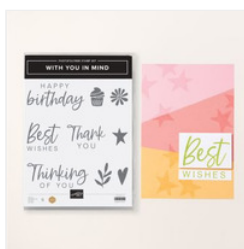

[Extraordinary Flora  
Photopolymer  
Stamp Set  
\(English\) - 165243](#)

Price: £19.00

[Extraordinary Flora  
Die - 165244](#)

Price: £27.00

[With You In Mind  
Photopolymer  
Stamp Set  
\(English\) - 164747](#)