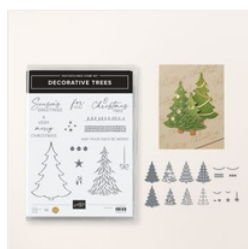

# Supply List

Peggy Noe

[peggy@prettypapercards.com](mailto:peggy@prettypapercards.com)

<http://prettypapercards.com>

[Decorative Trees Bundle \(English\) - 164085](#)

Price: \$52.00

[Basic White 8-1/2" X 11" Cardstock - 159276](#)

Price: \$13.00

[Pool Party 8-1/2" X 11" Cardstock - 122924](#)

Price: \$14.00

[Real Red 8-1/2" X 11" Cardstock - 102482](#)

Price: \$14.00

[Take A Bow 6" X 6" \(15.2 X 15.2 Cm\) Designer Series Paper - 164309](#)