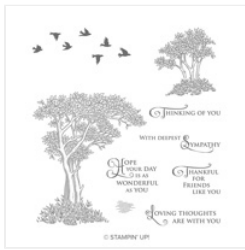

Supply List

Linda Fisher
336-260-2173

angelsofjoy@gmail.com

[Http://www.devotedstamper.com](http://www.devotedstamper.com)

[Golden Afternoon Cling Stamp Set - 148772](#)

Price: \$21.00

[En Route Clear-Mount Stamp Set - 146594](#)