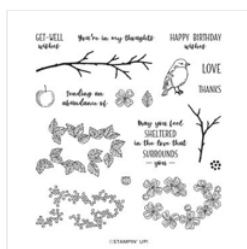

Supply List

Patti Dolan

patti@pspapercrafts.com

www.pspapercrafts.com

[Seasonal Branches Photopolymer Stamp Set \(English\) - 161358](#)

Price: \$25.00

[Meandering Meadows 6" X 6" \(15.2 X 15.2 Cm\) Designer Series Paper - 162735](#)

Price: \$12.50

[Crushed Curry 8-1/2" X 11" Cardstock - 131199](#)

Price: \$14.00

[Basic White 8-1/2" X 11" Cardstock - 159276](#)

Price: \$13.00

[Shaded Spruce Classic Stampin' Pad - 147088](#)

Price: \$11.00