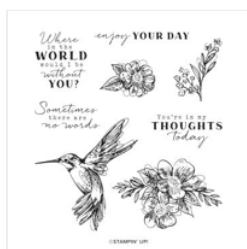

Supply List

Patti Dolan

patti@pspapercrafts.com

www.pspapercrafts.com

[Thoughtful Expressions Cling Stamp Set (English) - 162815](#)

Price: $25.00