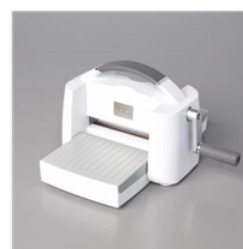

Supply List

Tammy Fite
505.440.4936

stampwithtammy@gmail.com
<http://tammyfite.stampinup.net>

[Christmas Means More Photopolymer Stamp Set - 154730](#)
Price: \$16.00

[Heartwarming Hugs Designer Series Paper - 153492](#)
Price: \$11.50

[Real Red 3/8" \(1 Cm\) Double-Stitched Satin Ribbon - 151155](#)
Price: \$7.50

[Layering Circles Dies - 151770](#)
Price: \$35.00

[Stampin' Cut & Emboss Machine - 149653](#)
Price: \$140.00

[Pear Pizzazz Classic Stampin' Pad - 147104](#)
Price: \$8.00