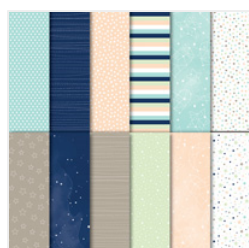

[Birthday Cheer Cling Stamp Set - 148604](#)  
Price: \$20.00

[Stitched Rectangle Dies - 148551](#)  
Price: \$35.00

[Subtles 6" X 6" \(15.2 X 15.2 Cm\) Designer Series Paper - 146966](#)  
Price: \$11.00

[Neutrals 6" X 6" \(15.2 X 15.2 Cm\) Designer Series Paper - 146967](#)  
Price: \$11.00

[Garden Impressions 6" X 6" \(15.2 X 15.2 Cm\) Designer Series Paper - 146289](#)  
Price: \$11.00

[Twinkle Twinkle Designer Series Paper - 146284](#)  
Price: \$11.00