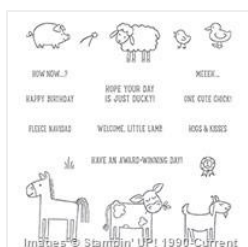

Price: \$14.00

[Tempting Turquoise 8-1/2" X 11" Cardstock - 102067](#)

Price: \$8.00

[It's My Party Designer Series Paper Stack - 140552](#)

Price: \$26.00

[Barnyard Babies Clear-Mount Stamp Set - 139328](#)