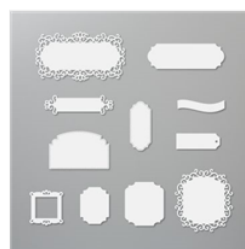

Supply List

Terry Lynn Bright
tlbrightspot@gmail.com
TLsBrightSpot.com

Beautiful Autumn
Bundle (English) -
155189

Price: \$50.25

Gilded Autumn
Specialty Designer
Series Paper -
153520

Sale: \$9.00
Price: \$15.00

Stitched Rectangle
Dies - 148551

Price: \$35.00

Ornate Frames
Dies - 150664

Price: \$34.00

Best Year Cling
Stamp Set (En) -
152568

Price: \$20.00

Artistry Blooms
Adhesive-Backed
Sequins - 152477

Price: \$7.00