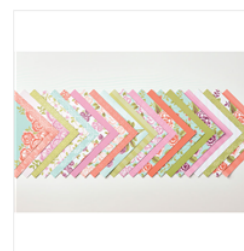

Price: £25.00

Whisper White A4  
Cardstock -  
106549

Price: £9.00

Pink Pirouette A4  
Cardstock -  
116203

Price: £7.25

Petal Garden  
Designer Series  
Paper Stack -  
144168

Price: £9.00

Sweet Sugarplum  
Classic Stampin'  
Pad - 141395