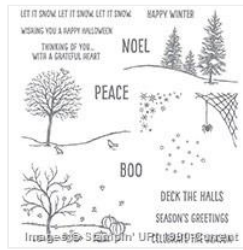

# Supply List

Place Order  
[bdaniels@cfl.rr.com](mailto:bdaniels@cfl.rr.com)

[Festive Fireplace Photopolymer Stamp Set - 139754](#)  
Price: \$21.00

[Festive Fireplace Photopolymer Bundle - 140860](#)  
Price: \$39.00

[Happy Scenes Photopolymer Stamp Set - 139821](#)  
Price: \$21.00

[Happy Scenes Photopolymer Bundle - 140853](#)  
Price: \$34.75

[Jingle All The Way Clear-Mount Stamp Set - 139907](#)  
Price: \$16.00