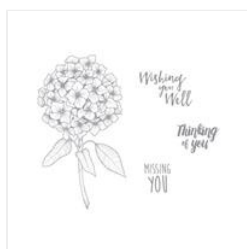

Supply List

Deb Valder

stampadee@aol.com

www.stampadee.com

[Bloom Burst Stamp Set - SS-0431](#)

Price: \$18.95

[Storybook Occasions Stamp Set - SS-0538](#)

Price: \$19.95