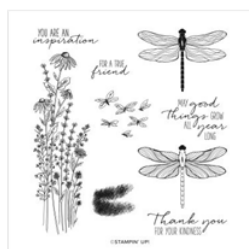

Supply List

Bev Adams
bevadams@verizon.net
bevadams.com

Dragonfly Garden
Cling Stamp Set -
154411

Price: \$23.00

Go To Greetings
Cling Stamp Set
(English) - 158763

Price: \$24.00

Label Me Lovely
Punch - 151296

Price: \$19.00

Sweet Sorbet
Classic Stampin'
Pad - 159216

Price: \$8.00

Granny Apple
Green Classic
Stampin' Pad -
147095

Price: \$8.00

Sweet Sorbet
Stampin' Blends
Combo Pack -
159224

Price: \$9.00

Granny Apple
Green Stampin'
Blends Combo
Pack - 154885