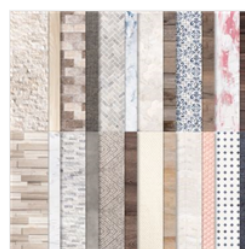

Price: \$0.00

New Horizons 6" X
6" (15.2 X 15.2
Cm) Designer
Series Paper -
157768

Price: \$11.50

In Good Taste
Designer Series
Paper - 152494

Sale: \$12.60

Price: \$21.00

Evening Evergreen
8-1/2" X 11"
Cardstock -
155574