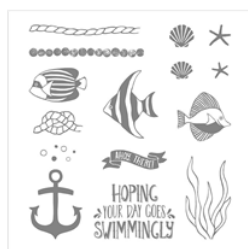

# Supply List

Jennifer Gregorsky  
[jennifer@gregorsky.com](mailto:jennifer@gregorsky.com)  
[jennygpc.blogspot.com](http://jennygpc.blogspot.com)

[Seaside Shore  
Clear-Mount  
Stamp Set -  
141625](#)

Price: \$21.00

[By The Shore  
Designer Series  
Paper - 141640](#)

Price: \$11.00

Images © Stampin' UP! 1990-Current

[2-1/2" Circle  
Punch - 120906](#)

Price: \$18.00

[2" \(5.1 Cm\) Circle  
Punch - 133782](#)