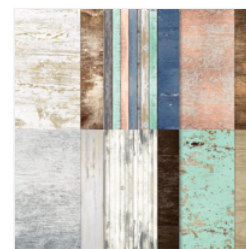

Price: \$53.00

[Fabulous Sayings Photopolymer Stamp Set \(English\) - 167972](#)

Price: \$5.00

[Beautiful Gallery 6" X 6" \(15.2 X 15.2 Cm\) Designer Series Paper - 165196](#)

Price: \$12.50

[Country Woods 12" X 12" \(30.5 X 30.5 Cm\) Designer Series Paper - 163393](#)

Price: \$12.50

[Nature Walk 12" X 12" \(30.5 X 30.5 Cm\) Designer Series Paper - 166912](#)

Price: \$12.50

[Earthen Toned Metallic 12" X 12" \(30.5 X 30.5 Cm\) Specialty Paper - 165901](#)

Price: \$7.50

[Basic Beige 8-1/2" X 11" Cardstock - 164511](#)