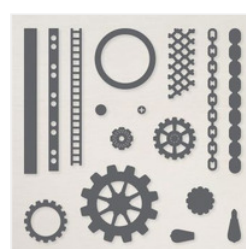

[Gears & Textures Dies - 166853](#)

Price: $30.00