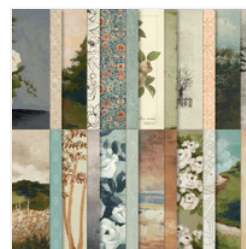

Arch Door Supply List

France "Frenchie" Martin

832-602-3290

frenchiestamps@hotmail.com

<http://www.frenchiestamps.com>

[Everyday Arches Dies - 164629](#)

Price: \$29.00

[Gallery Blooms Bundle - 165213](#)

Price: \$53.00

[Fabulous Sayings Photopolymer Stamp Set \(English\) - 167972](#)

Price: \$5.00

[Beautiful Gallery 6" X 6" \(15.2 X 15.2 Cm\) Designer Series Paper - 165196](#)

Price: \$12.50

[Country Woods 12" X 12" \(30.5 X 30.5 Cm\) Designer Series Paper - 163393](#)