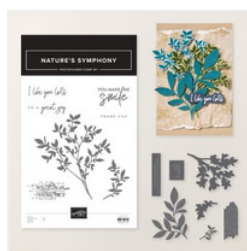

Supply List

Peggy Noe

peggy@prettypapercards.com

<http://prettypapercards.com>

[Lovely Arrangements Bundle \(English\) - 167176](#)

Price: \$48.50

[Nature's Symphony Bundle \(English\) - 166926](#)

Price: \$46.75

[Basic White 8-1/2" X 11" Cardstock - 166780](#)

Price: \$14.00

[Earthen Toned Metallic 12" X 12" \(30.5 X 30.5 Cm\) Specialty Paper - 165901](#)

Price: \$7.50

[Delicate Dreams 12" X 12" \(30.5 X 30.5 Cm\) Specialty Designer Series Paper - 167498](#)