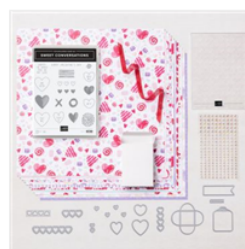

Supply List

Kim Quade
4026177955

kimgskards@gmail.com
www.kimplayswithpaper.com

Sweet
Conversations
Photopolymer
Stamp Set
(English) - 157618

Sale: \$12.60

Price: \$18.00

Sweet Hearts Dies
- 157623

Sale: \$14.50

Price: \$29.00

Sweet
Conversations
Bundle (English) -
157624

Price: \$42.25

Sweet Talk Suite
Collection
(English) - 157629

Price: \$86.25

Sweet Talk 12" X
12" (30.5 X 30.5
Cm) Designer
Series Paper -
157616