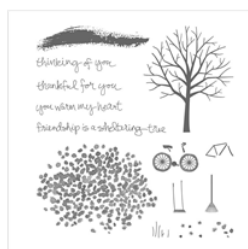

Supply List

Sharon Swafford

256-338-0905

anmeron@charter.net

<http://meemeescreations.blogspot.com>

[Sheltering Tree
Photopolymer
Stamp Set -
137163](#)

Price: \$25.00

[Old Olive 8-1/2" X
11" Cardstock -
100702](#)