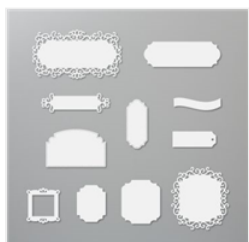

Ornate Frames
Dies - 150664

Sale: $27.20

Price: $34.00