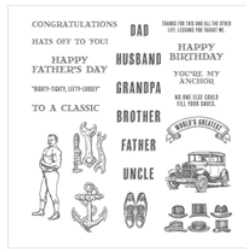

Supply List

Linda Fisher
336-260-2173

angelsofjoy@gmail.com

[Http://www.devotedstamper.com](http://www.devotedstamper.com)

[Guy Greetings
Photopolymer
Stamp Set -
137178](#)

Price: \$26.00

[Guy Greetings
Clear-Mount
Stamp Set -
138828](#)