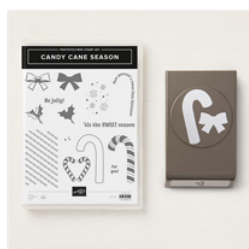

Supply List

Place Order
elainescreations@gmail.com

[Candy Cane Season Photopolymer Bundle - 149927](#)

Price: \$31.50

[Candy Cane Season Stamp Set - 147692](#)

Price: \$17.00

[Candy Cane Builder Punch - 148011](#)

Price: \$18.00

[Shaded Spruce 8-1/2" X 11" Cardstock - 146981](#)

Price: \$14.00

[Call Me Clover 8-1/2" X 11" Cardstock - 146969](#)

Price: \$8.75

[Whisper White 8-1/2" X 11" Cardstock - 100730](#)

Price: \$9.75