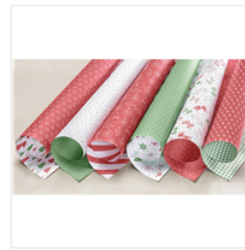

Supply List

Marisa Alvarez
847 922-6795 call/text
marisa@kitchentablestamper.com
marisaalvarez.stampinup.net

[Labels To Love
Clear-Mount
Stamp Set -
144967](#)

Price: \$21.00

[Everyday Label
Punch - 144668](#)

Price: \$18.00

[2" \(5.1 Cm\) Circle
Punch - 133782](#)

Price: \$25.00

[Be Merry Designer
Series Paper -
144111](#)

Price: \$11.00

[Garden Green 8-
1/2" X 11"
Cardstock -
102584](#)

Price: \$14.00

[Cherry Cobbler 8-
1/2" X 11"
Cardstock -
119685](#)