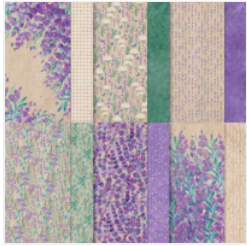

Perennial Lavender Stack, Cut & Shuffle cards

Nancy Thompson
stampinnancyink@gmail.com
createwithnancy.com

Supply List

[Perennial Lavender 12" X 12" \(30.5 X 30.5 Cm\) Designer Series Paper - 162593](#)

Price: \$12.50

[Pretty Peacock 8-1/2" X 11" Cardstock - 150880](#)

Price: \$14.00

[Crumb Cake 8-1/2" X 11" Cardstock - 120953](#)

Price: \$14.00

[Lost Lagoon 8-1/2" X 11" Cardstock - 133679](#)

Price: \$14.00

[Basic White 8-1/2" X 11" Cardstock - 159276](#)