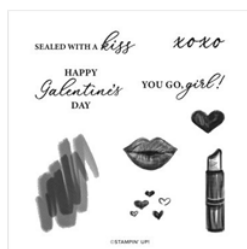

Supply List

Laurie Bradshaw

510-384-0535

lbradshaw3@sbcglobal.net

<http://craftingcoachlaurie.stampinup.net>

[Oh So Ombre 6" X 6" \(15.2 X 15.2 Cm\) Designer Series Paper - 155225](#)

Price: \$0.00

[Hearts & Kisses Cling Stamp Set - 154345](#)

Price: \$19.00

[Hey Girlfriend Cling Stamp Set - 154516](#)

Price: \$21.00

[Pastel Pearls - 154571](#)

Price: \$6.50

[Blackberry Bliss Striped Ribbon - 154569](#)

Price: \$7.00

[Blackberry Bliss 8-1/2" X 11" Cardstock - 133675](#)