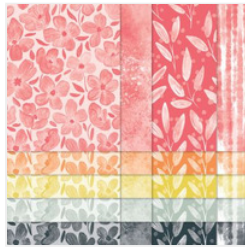

2025-2027 In Color Products MFT Supply List

Mary Fish

maryfish@stampinpretty.com

<http://stampinpretty.com>

[2025-2027 In Color™ 8-1/2" X 11" Cardstock - 165623](#)

Price: \$14.00

[2025-2027 In Color™ 6" X 6" \(15.2 X 15.2 Cm\) Designer Series Paper - 165300](#)

Price: \$12.50

[2025-2027 In Color™ Stampin' Write Markers - 165292](#)

Price: \$17.50

[2025-2027 In Color™ Flat Pearls - 165192](#)

Price: \$8.50

[Strawberry Slush Classic Stampin' Pad - 165286](#)

Price: \$11.00