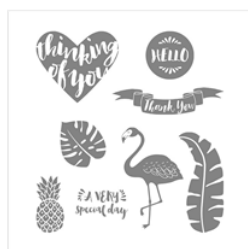

Supply List

Place Order
christinemriley@gmail.com

[Pop Of Paradise
Wood-Mount
Stamp Set -
141578](#)

Price: \$27.00

[Pop Of Paradise
Clear-Mount
Stamp Set -
141581](#)

Price: \$19.00

[Pop Of Pink
Specialty Designer
Series Paper -
141648](#)