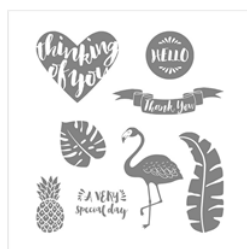

Supply List

Place Order
christinemriley@gmail.com

[Pop Of Paradise
Wood-Mount
Stamp Set -
141578](#)

Price: \$27.00

[Pop Of Paradise
Clear-Mount
Stamp Set -
141581](#)

Price: \$19.00

[Pop Of Pink
Specialty Designer
Series Paper -
141648](#)