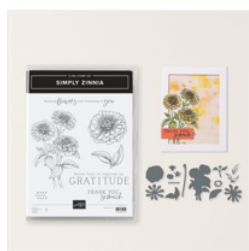

Supply List

Kim Quade
4026177955

kimgskards@gmail.com
www.kimplayswithpaper.com

[Simply Zinnia Bundle \(English\) - 163480](#)

Price: \$52.00

[Simply Zinnia Cling Stamp Set \(English\) - 163472](#)

Price: \$25.00

[Simply Zinnia Dies - 163479](#)

Price: \$33.00

[Flowering Zinnias 12" X 12" \(30.5 X 30.5 Cm\) Designer Series Paper - 163469](#)

Price: \$12.50

[Highland Heather 8-1/2" X 11" Cardstock - 146986](#)

Price: \$14.00