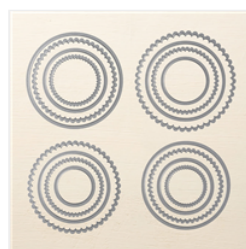

[Stylish Stems Framelits Dies - 142750](#)  
Price: \$31.00

[Stitched Shapes Dies - 145372](#)  
Price: \$30.00

[Layering Circles Dies - 141705](#)  
Price: \$35.00

[Whisper White 8-1/2" X 11" Thick Cardstock - 140272](#)  
Price: \$8.25

[Peekaboo Peach 8-1/2" X 11" Cardstock - 141417](#)  
Price: \$8.00

[Basic Black 8-1/2" X 11" Cardstock - 121045](#)  
Price: \$14.00

[Inside The Lines Designer Series Paper - 143830](#)  
Price: \$0.00