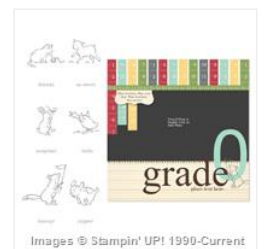

[Storybook Friends Stamp Brush Set - Digital Download - 127194](#)

Price: $5.95