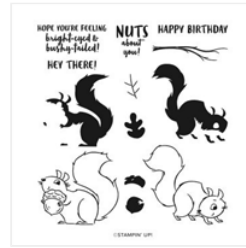

Pop Out Card Full Supply List

Supply List

Tami White
tami@stampwithtami.com
www.stampwithtami.com

[Prepaid Paper
Pumpkin
Subscription 1-
Month - 137858](#)
Price: \$24.00

[Peaceful Place
Suite Collection
\(English\) - 156277](#)
Price: \$99.00

[Whimsy & Wonder
Suite Collection
\(English\) - 156276](#)
Price: \$80.25

[Nuts About
Squirrels
Photopolymer
Stamp Set -
156475](#)
Price: \$17.00

[Happiest Of
Birthdays Cling
Stamp Set -
152539](#)
Price: \$19.00