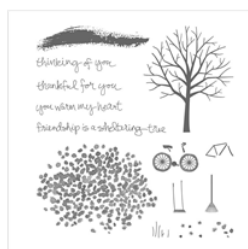

Supply List

Robin Merriman

703-901-6278

trinitydesignstudio1@gmail.com

www.trinitydesignstudio.stampinup.net

[Sheltering Tree
Photopolymer
Stamp Set -
137163](#)

Price: $25.00