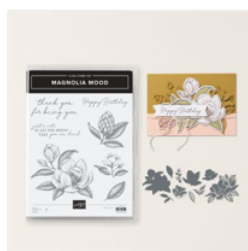

# Supply List

Patti Dolan

[patti@pspapercrafts.com](mailto:patti@pspapercrafts.com)

[www.pspapercrafts.com](http://www.pspapercrafts.com)

[Magnolia Mood Bundle \(English\) - 163507](#)

Price: \$54.75

[Regals 6" X 6" \(15.2 X 15.2 Cm\) Designer Series Paper - 163774](#)

Price: \$12.50

[Basic White 8-1/2" X 11" Thick Cardstock - 159229](#)

Price: \$17.00

[Basic White 8-1/2" X 11" Cardstock - 159276](#)

Price: \$13.00

[Deckled Circles Dies - 162286](#)

Price: \$37.00

[Tuxedo Black Memento Ink Pad - 132708](#)