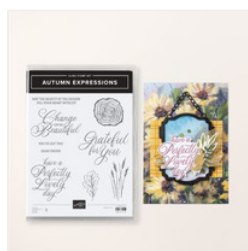

Supply List

Peggy Noe

peggy@prettypapercards.com

<http://prettypapercards.com>

[Autumn Expressions Cling Stamp Set \(English\) - 164174](#)

Price: \$25.00

[Basic White 8-1/2" X 11" Cardstock - 159276](#)

Price: \$13.00

[Shaded Spruce 8-1/2" X 11" Cardstock - 146981](#)

Price: \$14.00

[Balmy Blue 8-1/2" X 11" Cardstock - 146982](#)

Price: \$14.00

[Sentimental Christmas 12" X 12" \(30.5 X 30.5 Cm\) Designer Series Paper - 164209](#)