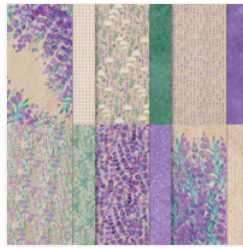

Lovely Lavender Double Pocket Supplies

Supply List

Tami White
tami@stampwithtami.com
www.stampwithtami.com

[Prepaid Paper
Pumpkin
Subscription 1-
Month - 137858](#)
Price: \$24.00

[Lovely Lavender
Paper Pumpkin
Refill - 164384](#)
Price: \$11.50

[Perennial
Lavender 12" X
12" \(30.5 X 30.5
Cm\) Designer
Series Paper -
162593](#)
Price: \$12.50

[Vellum 8-1/2" X
11" Cardstock -
101856](#)
Price: \$10.00

[Basic White 8-1/2"
X 11" Cardstock -
159276](#)
Price: \$13.00