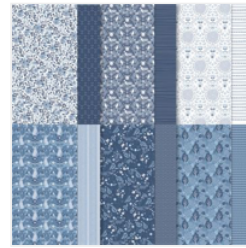

Countryside inn 4/23

Supply List

Lynda Wilson
3193255544

lynda.sue.wilson2@gmail.com
lyndawilson.stampinup.net

[Boho Blue 8-1/2\" X 11\" Cardstock - 161724](#)

Price: \$11.50

[Misty Moonlight 8-1/2\" X 11\" Cardstock - 153081](#)

Price: \$14.00

[Basic White 8-1/2\" X 11\" Cardstock - 159276](#)

Price: \$13.00

[Countryside Inn 12\" X 12\" \(30.5 X 30.5 Cm\) Designer Series Paper - 161467](#)

Price: \$12.50

[Misty Moonlight Classic Stampin' Pad - 153118](#)