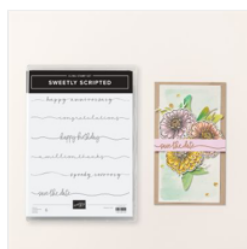

Supply List

Patti Dolan

patti@pspapercrafts.com

www.pspapercrafts.com

[Planted Paradise
Photopolymer
Stamp Set -
162925](#)

Price: \$22.00

[Sweetly Scripted
Cling Stamp Set
\(English\) - 163600](#)

Price: \$24.00

[Pretty Peacock 8-
1/2" X 11"
Cardstock -
150880](#)

Price: \$14.00

[Basic White 8-1/2"
X 11" Cardstock -
159276](#)

Price: \$13.00

[Pretty Peacock
Classic Stampin'
Pad - 150083](#)

Price: \$11.00

[Bubble Bath
Classic Stampin'
Pad - 161664](#)