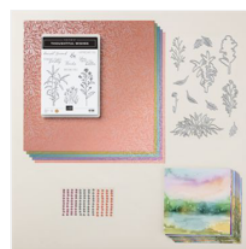

Supply List

Donna Ross

1-281-851-9530

dje-ross@swbell.net

<https://www.stampedsofphisticates.com/>

[Unbounded Love
Photopolymer
Stamp Set
\(English\) - 163378](#)

Price: \$25.00

[Unbounded Love
Bundle \(English\) -
163384](#)

Price: \$54.75

[Feathered Flight
Cling Stamp Set
\(English\) - 162726](#)

Price: \$24.00

[Thoughtful Journey
Suite Collection
\(English\) - 163320](#)

Price: \$86.75

[Mossy Meadow
Classic Stampin'
Pad - 147111](#)

Price: \$11.00

[Mossy Meadow 8-
1/2" X 11"
Cardstock -
133676](#)

Price: \$14.00

[Basic White 8-1/2"
X 11" Cardstock -
159276](#)

Price: \$13.00

[Thoughtful Journey
6" X 6" \(15.2 X
15.2 Cm\) Designer
Series Paper -
163303](#)