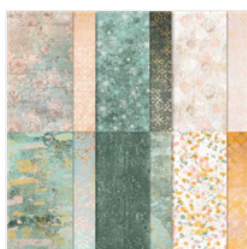

Supply List

Kim Quade
4026177955

kimgskards@gmail.com
www.kimplayswithpaper.com

[Season Of Chic
Photopolymer
Stamp Set
\(English\) - 158810](#)

Price: \$27.00

[Texture Chic 12" X
12" \(30.5 X 30.5
Cm\) Specialty
Designer Series
Paper - 158808](#)

Price: \$15.00

[Petal Pink 8-1/2" X
11" Cardstock -
146985](#)

Price: \$14.00

[Pool Party 8-1/2" X
11" Cardstock -
122924](#)

Price: \$14.00

[Basic White 8-1/2"
X 11" Cardstock -
159276](#)

Price: \$13.00

[Pool Party Classic
Stampin' Pad -
147107](#)