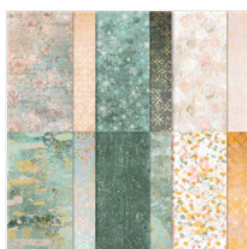

Supply List

Kim Quade
4026177955

kimgskards@gmail.com
www.kimplayswithpaper.com

[Season Of Chic
Photopolymer
Stamp Set
\(English\) - 158810](#)

Price: \$27.00

[Texture Chic 12" X
12" \(30.5 X 30.5
Cm\) Specialty
Designer Series
Paper - 158808](#)

Price: \$15.00

[Petal Pink 8-1/2" X
11" Cardstock -
146985](#)

Price: \$11.50

[Pool Party 8-1/2" X
11" Cardstock -
122924](#)

Price: \$11.50

[Basic White 8-1/2"
X 11" Cardstock -
159276](#)

Price: \$13.00

[Pool Party Classic
Stampin' Pad -
147107](#)