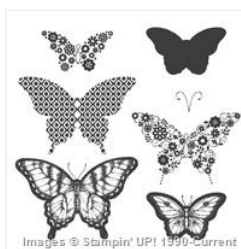

[Papillon Potpourri Clear-Mount Stamp Set - 123759](#)

Price: $15.00