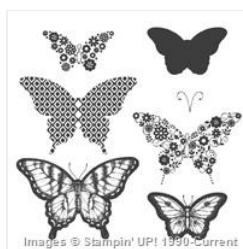

Papillon Potpourri Clear-Mount Stamp Set - 123759

Price: $15.00