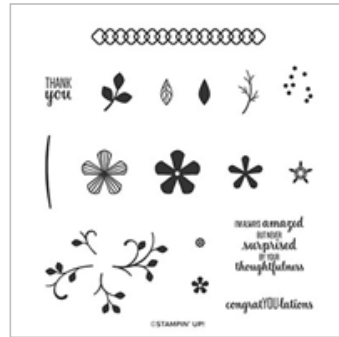

Supply List

Michelle@MakingMemorieswithMichelle.com

<http://www.makingmemorieswithmichelle.com/>

[Painted Labels Dies](#)

151605

\$35.00

[Thoughtful Blooms Photopolymer Stamp Set \(English\)](#)

152290