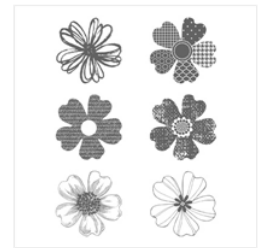

[Flower Shop Clear-Mount Stamp Set - 130942](#)

Price: $18.00